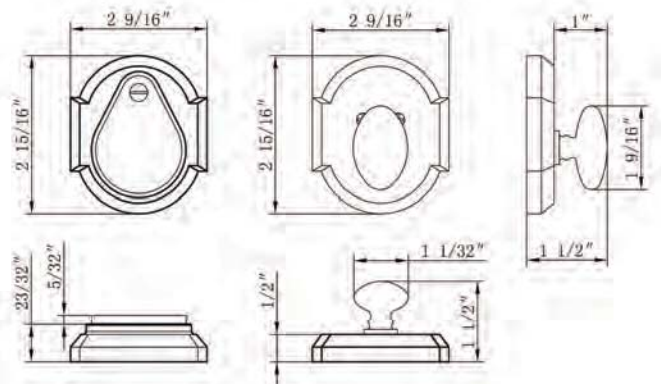

Bravura DEADBOLTS

Specifications: ANSI Rated Grade 2

Door Prep	Deadbolt cross bore: 2-1/8" Edge bore: 1" Latch Face: 1" x 2-1/4"	Latches	2-3/8 to 2-3/4" Adjustable Latch Standard Drive-In Latch Available		
		Cylinder	SC1 5-Pin C Keyway		
Door Thickness	1-3/4" Standard, 1-3/8" Optional 2", 2-1/4", & 2-1/2" Extension Kits Available	Strikes	Deadbolt: 9118R/S with Reinforcement Plate		
		Functions	Double Cylinder 	Single Cylinder 	Patio Bolt Half Bore 

910-0 Single Keyed
960-0 Double Keyed
910P-0 Patio Bolt
 Shown in US10B
 Also available in: PVD, US4, US15,
 US19, US26

910-5 Single Keyed
910-5 Patio Bolt
 Shown in US15
 Also available in: US10B, US26

910G-1 Single Keyed
960G-1 Double Keyed
910GP-0 Patio Bolt
 Shown in USD10B
 Also available in: US10B, US15,
 USD15A, US19

910G-2 Single Keyed
960G-2 Double Keyed
910GP-2 Patio Bolt
 Shown in USD15A
 Also available in:
 US10B, US15