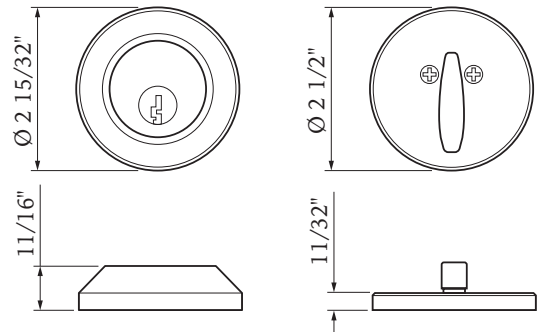

910-7 Single Keyed
960-7 Double Keyed
910P-7 Patio Bolt
Shown in US15
Also available in: US4, US10B, US19, US26