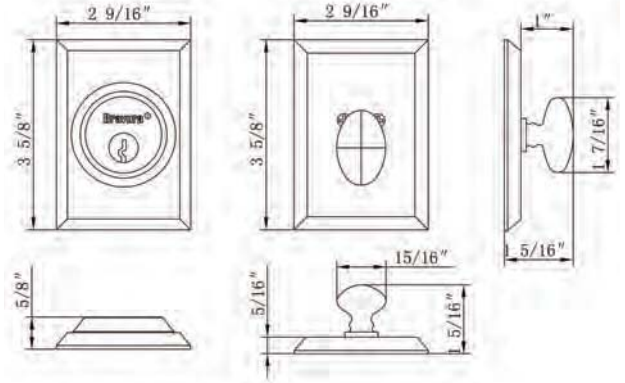

Bravura DEADBOLTS

Specifications: ANSI Rated Grade 2

Door Prep	Deadbolt cross bore: 2-1/8" Edge bore: 1" Latch Face: 1" x 2-1/4"	Latches	2-3/8 to 2-3/4" Adjustable Latch Standard Drive-In Latch Available		
		Cylinder	SC1 5-Pin C Keyway		
Door Thickness	1-3/4" Standard, 1-3/8" Optional 2", 2-1/4", & 2-1/2" Extension Kits Available	Strikes	Deadbolt: 9118R/S with Reinforcement Plate		
		Functions	Double Cylinder 	Single Cylinder 	Patio Bolt Half Bore 

910G-1 Single Keyed
960G-1 Double Keyed
910GP-0 Patio Bolt
 Shown in USD10B
 Also available in: US10B, US15,
 USD15A, US19

910G-2 Single Keyed
960G-2 Double Keyed
910GP-2 Patio Bolt
 Shown in USD15A
 Also available in:
 US10B, US15

HOW TO ORDER DEADBOLTS

910-1 Single Keyed
960-1 Double Keyed
910P-1 Patio Bolt
 Shown in US10B
 Also available in: PVD, US4, US15, US19, US26

910-2 Single Keyed
960-2 Double Keyed
910P-2 Patio Bolt
 Shown in US15
 Also available in: US4, US10B, US19