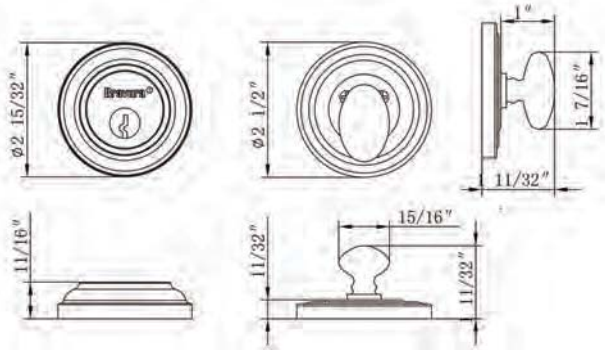

Bravura DEADBOLTS

Specifications: ANSI Rated Grade 2

Door Prep	Deadbolt cross bore: 2-1/8" Edge bore: 1" Latch Face: 1" x 2-1/4"	Latches	2-3/8 to 2-3/4" Adjustable Latch Standard Drive-In Latch Available		
		Cylinder	SC1 5-Pin C Keyway		
Door Thickness	1-3/4" Standard, 1-3/8" Optional 2", 2-1/4", & 2-1/2" Extension Kits Available	Strikes	Deadbolt: 9118R/S with Reinforcement Plate		
		Functions	Double Cylinder 	Single Cylinder 	Patio Bolt Half Bore 

910-0 Single Keyed
960-0 Double Keyed
910P-0 Patio Bolt
 Shown in US10B
 Also available in: PVD, US4, US15,
 US19, US26

910-5 Single Keyed
910-5 Patio Bolt
 Shown in US15
 Also available in: US10B, US26

910G-1 Single Keyed
960G-1 Double Keyed
910GP-0 Patio Bolt
 Shown in USD10B
 Also available in: US10B, US15,
 USD15A, US19

910G-2 Single Keyed
960G-2 Double Keyed
910GP-2 Patio Bolt
 Shown in USD15A
 Also available in:
 US10B, US15