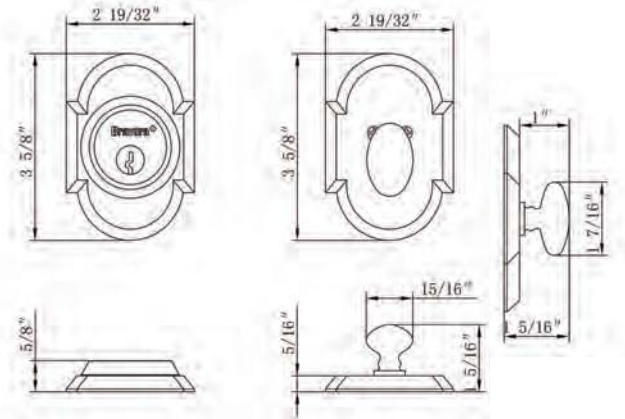

Bravura DEADBOLTS

Specifications: ANSI Rated Grade 2

Door Prep	Deadbolt cross bore: 2-1/8" Edge bore: 1" Latch Face: 1" x 2-1/4"	Latches	2-3/8 to 2-3/4" Adjustable Latch Standard Drive-In Latch Available		
		Cylinder	SC1 5-Pin C Keyway		
Door Thickness	1-3/4" Standard, 1-3/8" Optional 2", 2-1/4", & 2-1/2" Extension Kits Available	Strikes	Deadbolt: 9118R/S with Reinforcement Plate		
		Functions	Double Cylinder 	Single Cylinder 	Patio Bolt Half Bore 

910G-1 Single Keyed
960G-1 Double Keyed
910GP-0 Patio Bolt
 Shown in USD10B
 Also available in: US10B, US15,
 USD15A, US19

910G-2 Single Keyed
960G-2 Double Keyed
910GP-2 Patio Bolt
 Shown in USD15A
 Also available in:
 US10B, US15

HOW TO ORDER DEADBOLTS

910-1 Single Keyed
960-1 Double Keyed
910P-1 Patio Bolt
 Shown in US10B
 Also available in: PVD, US4, US15, US19, US26

910-2 Single Keyed
960-2 Double Keyed
910P-2 Patio Bolt
 Shown in US15
 Also available in: US4, US10B, US19

910-6 Single Keyed
960-6 Double Keyed
910P-6 Patio Bolt
 Shown in US26
 Also available in: US10B, US15, US19

910-7 Single Keyed
960-7 Double Keyed
910P-7 Patio Bolt
 Shown in US15
 Also available in: US4, US10B, US19, US26