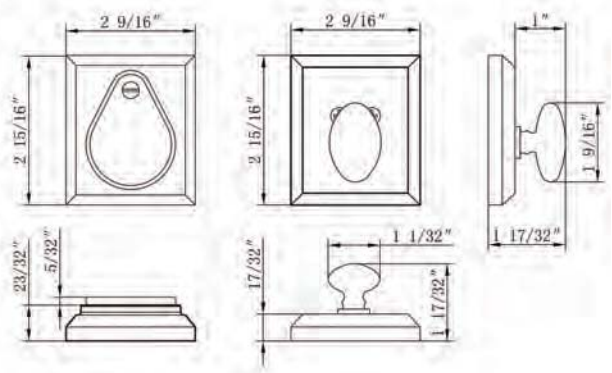

910G-2 Single Keyed
960G-2 Double Keyed
910GP-2 Patio Bolt
Shown in USD15A
Also available in:
US10B, US15