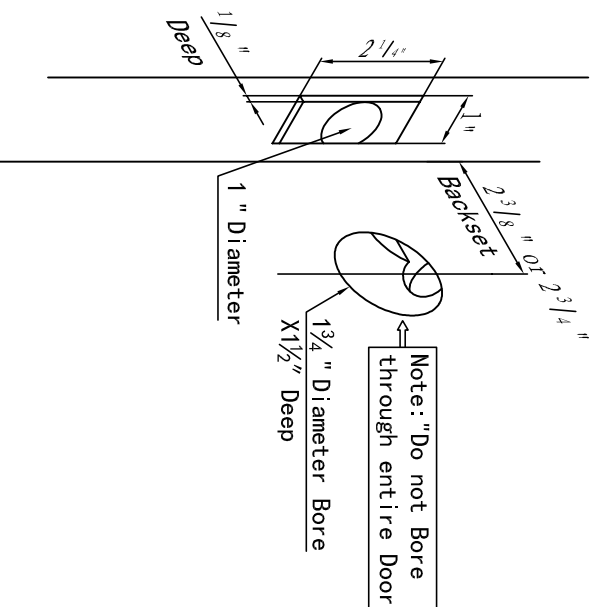

# Bravura Installation Guide-All Patio Function Deadbolts

## 1. Door Prep

For Doors Thickness:  $1\frac{3}{8}$ " to  $2\frac{1}{4}$ "

## 2. Install Latch

Inside of Door

## 3. Install Mounting Plate and Thumbturn

Door Thickness:  $1\frac{3}{4}$ " -  $2\frac{1}{2}$ "