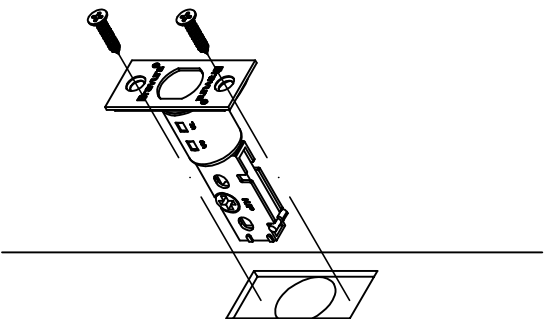

# Bravura Installation Guide-All Patio Function Deadbolts

## 1. Door Prep

For Doors Thickness:  $1\frac{3}{8}$ " to  $2\frac{1}{4}$ "

## 2. Install Latch

Inside of Door